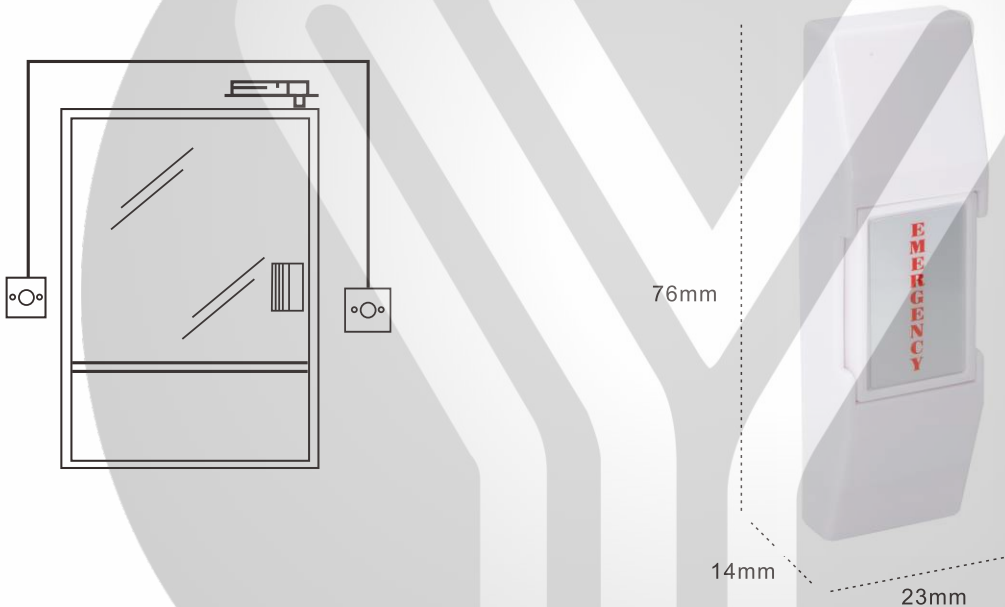

YLI ELECTRONIC

Emergency Button

Model: BT-27

Specification

- Dimensions: 76Lx23Wx14H(mm)
- Voltage: 12VDC/24VDC
- Electric current: 0.3A
- Output mode: Normally open/normally closed
- Shell material: ABS
- Color: Blue/white
- Weight: 0.02kg

Wiring Diagram

Installation

Connect to: alarm host, fire host, access control controller and other signal access points